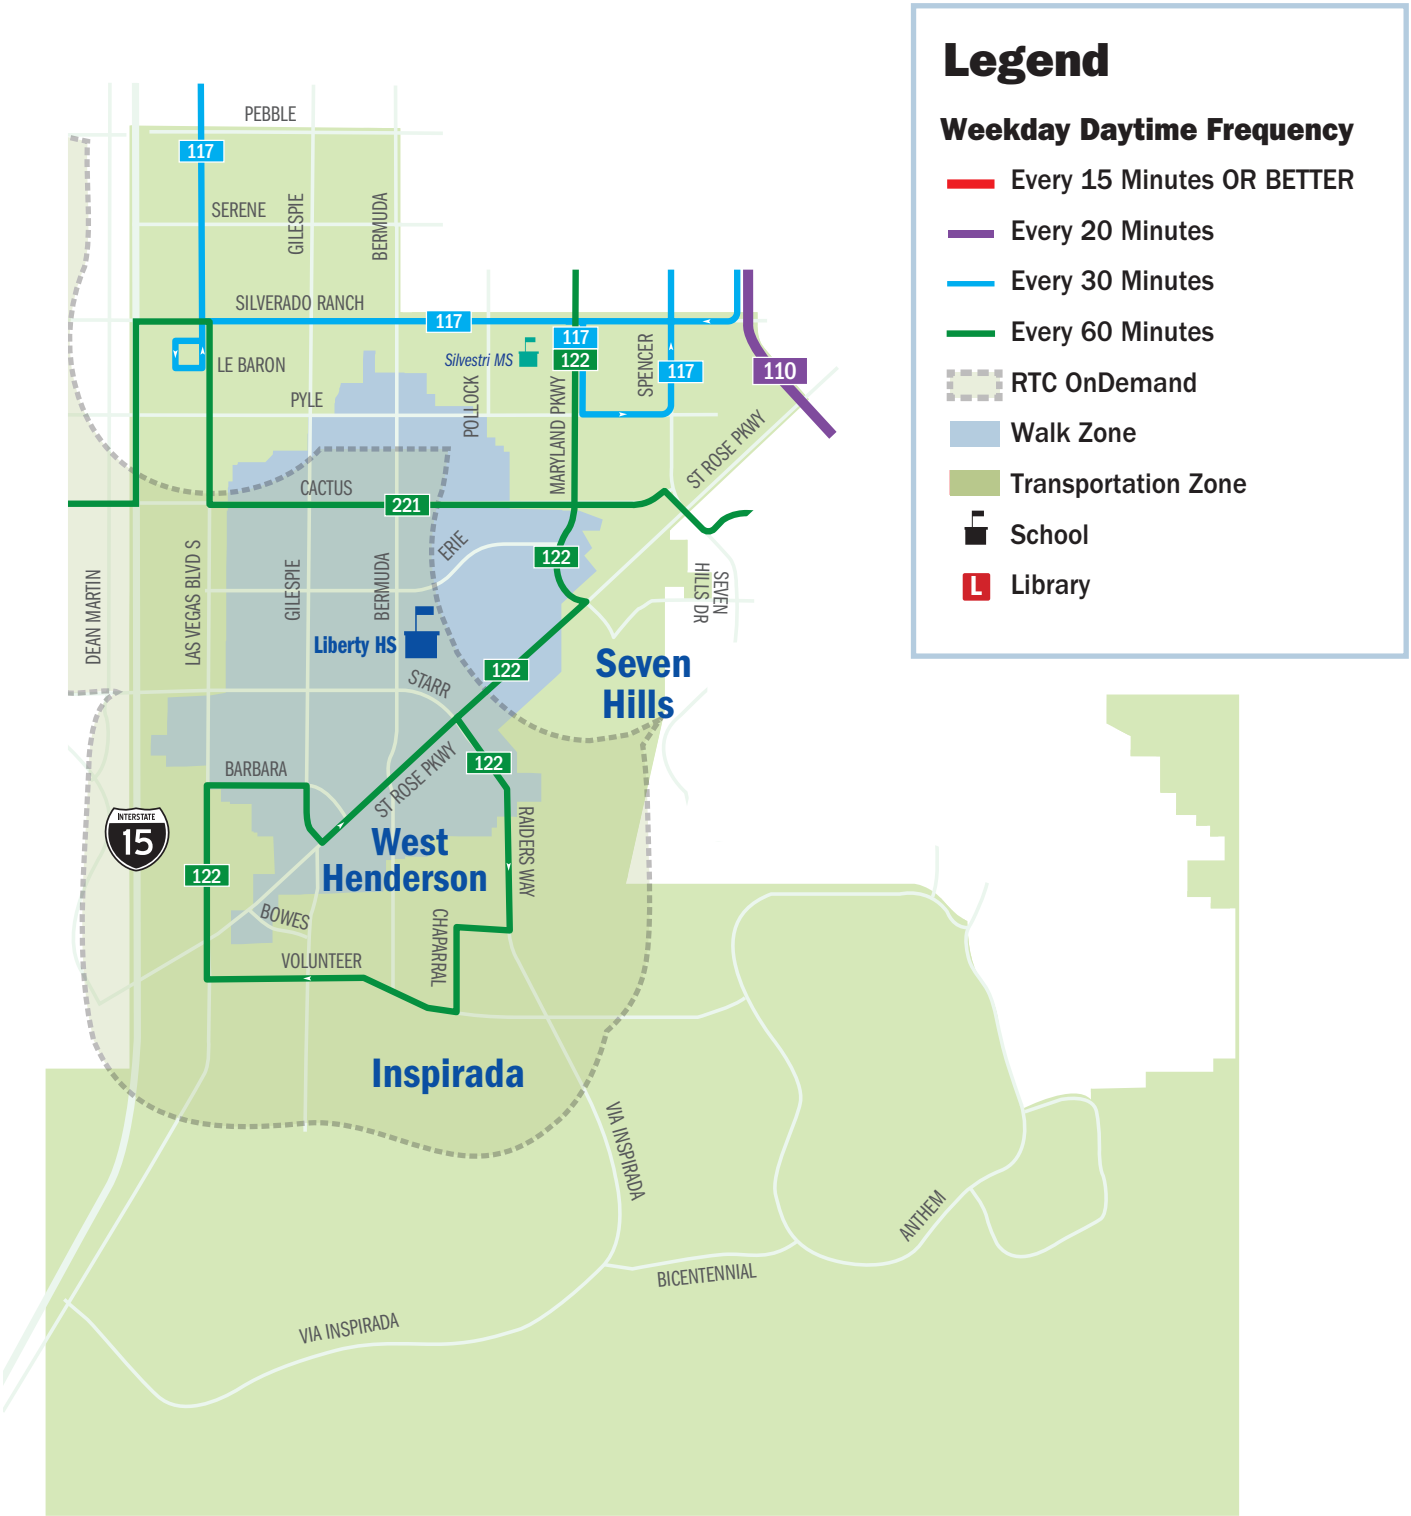

RTC TRANSIT ROUTES SERVING Liberty High School

Legend

Weekday Daytime Frequency

- Every 15 Minutes OR BETTER
- Every 20 Minutes
- Every 30 Minutes
- Every 60 Minutes
- RTC OnDemand
- Walk Zone
- Transportation Zone
- School
- L Library