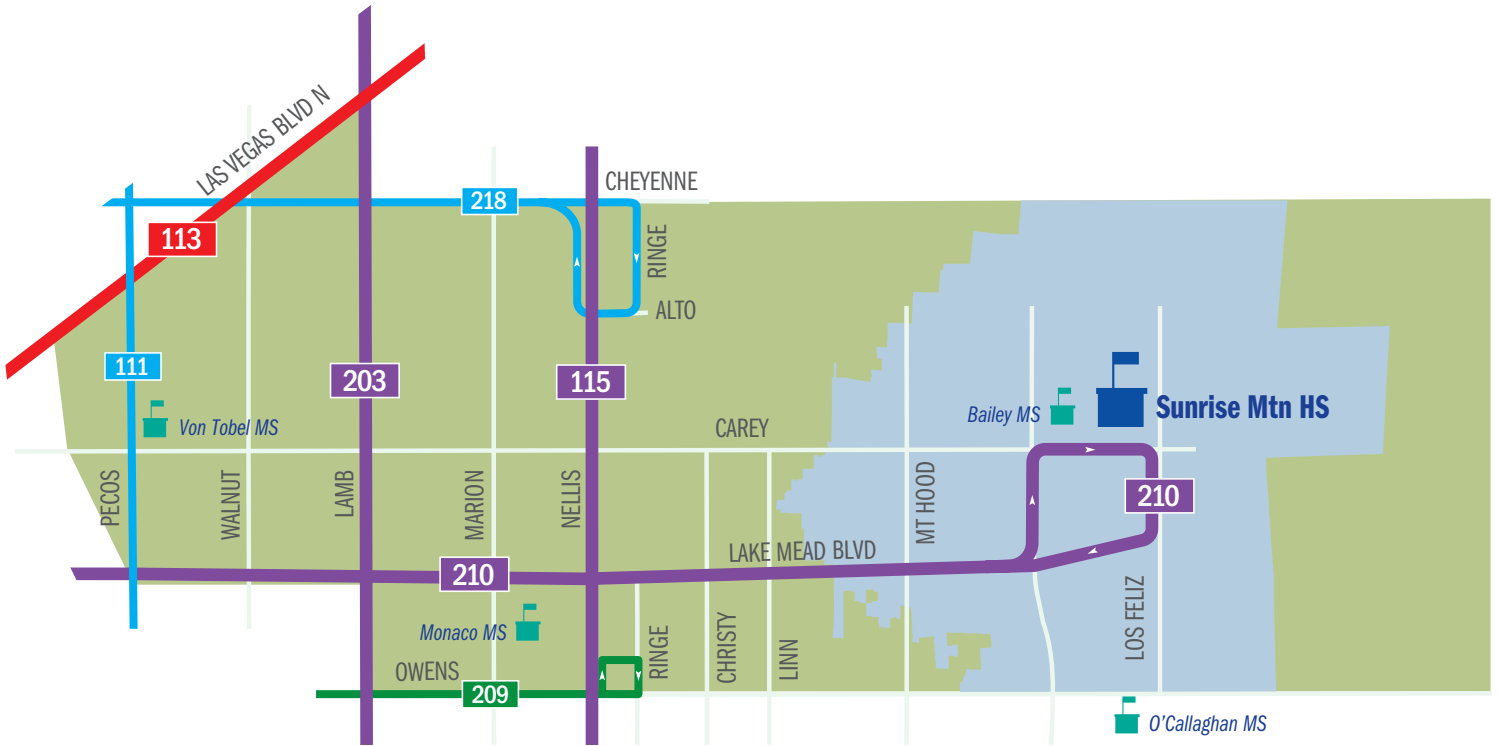

# RTC TRANSIT ROUTES SERVING Sunrise Mountain High School

**Legend**

**Weekday Daytime Frequency**

- Every 15 Minutes OR BETTER
- Every 20 Minutes
- Every 30 Minutes
- Every 60 Minutes
- Walk Zone
- Transportation Zone
- School
- Library