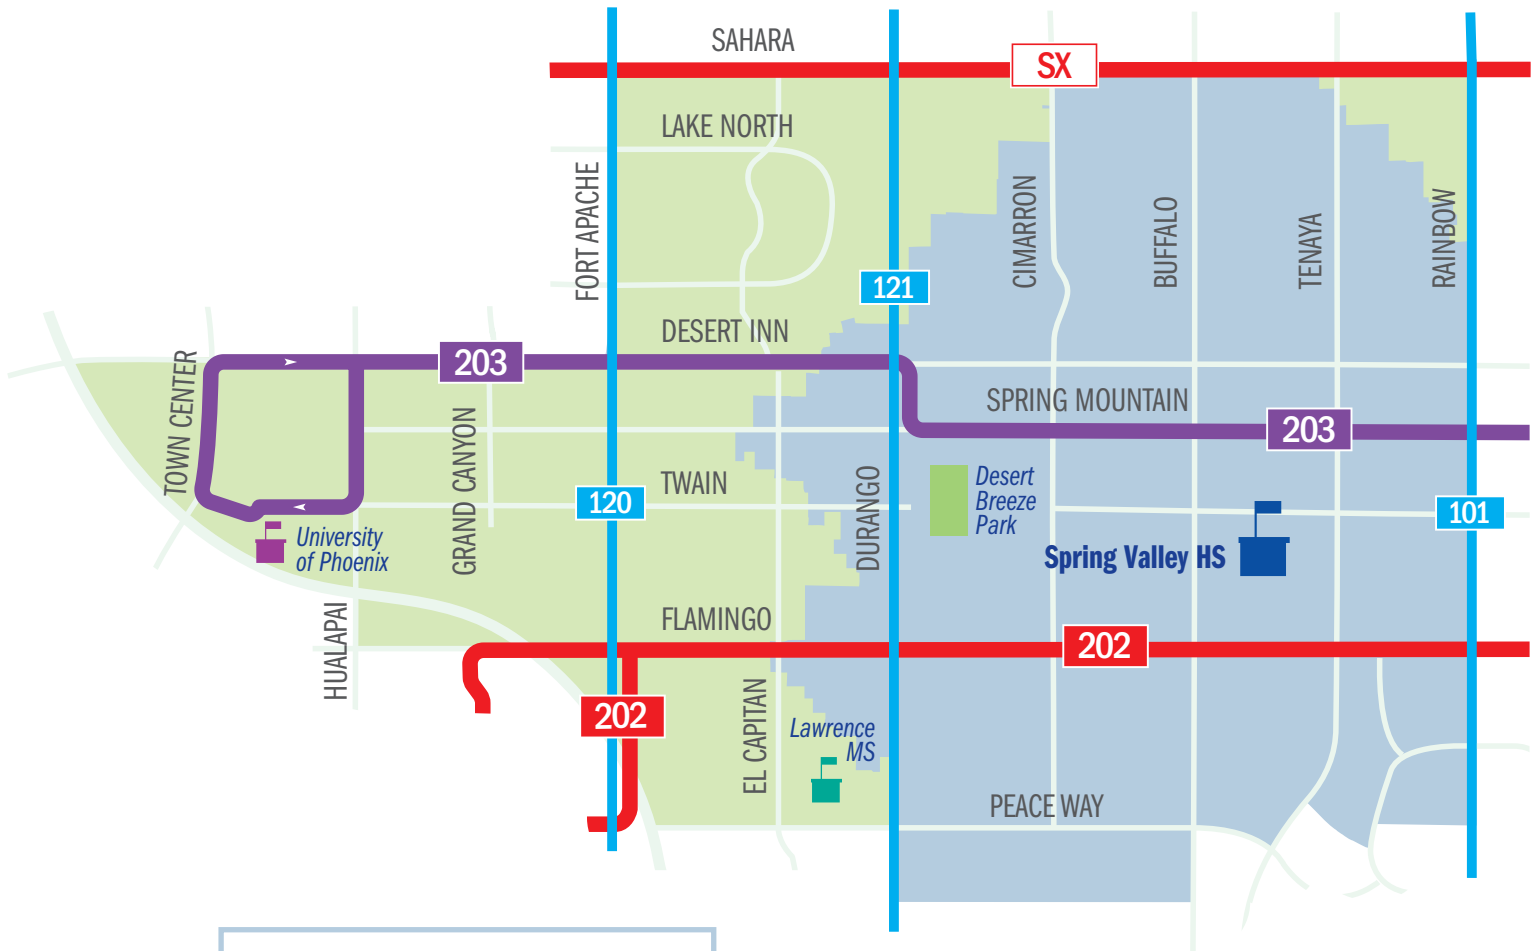

RTC TRANSIT ROUTES SERVING Spring Valley High School

Legend

Weekday Daytime Frequency

- Every 15 Minutes OR BETTER
- Every 20 Minutes
- Every 30 Minutes
- Every 60 Minutes
- Walk Zone
- Transportation Zone
- School
- Library