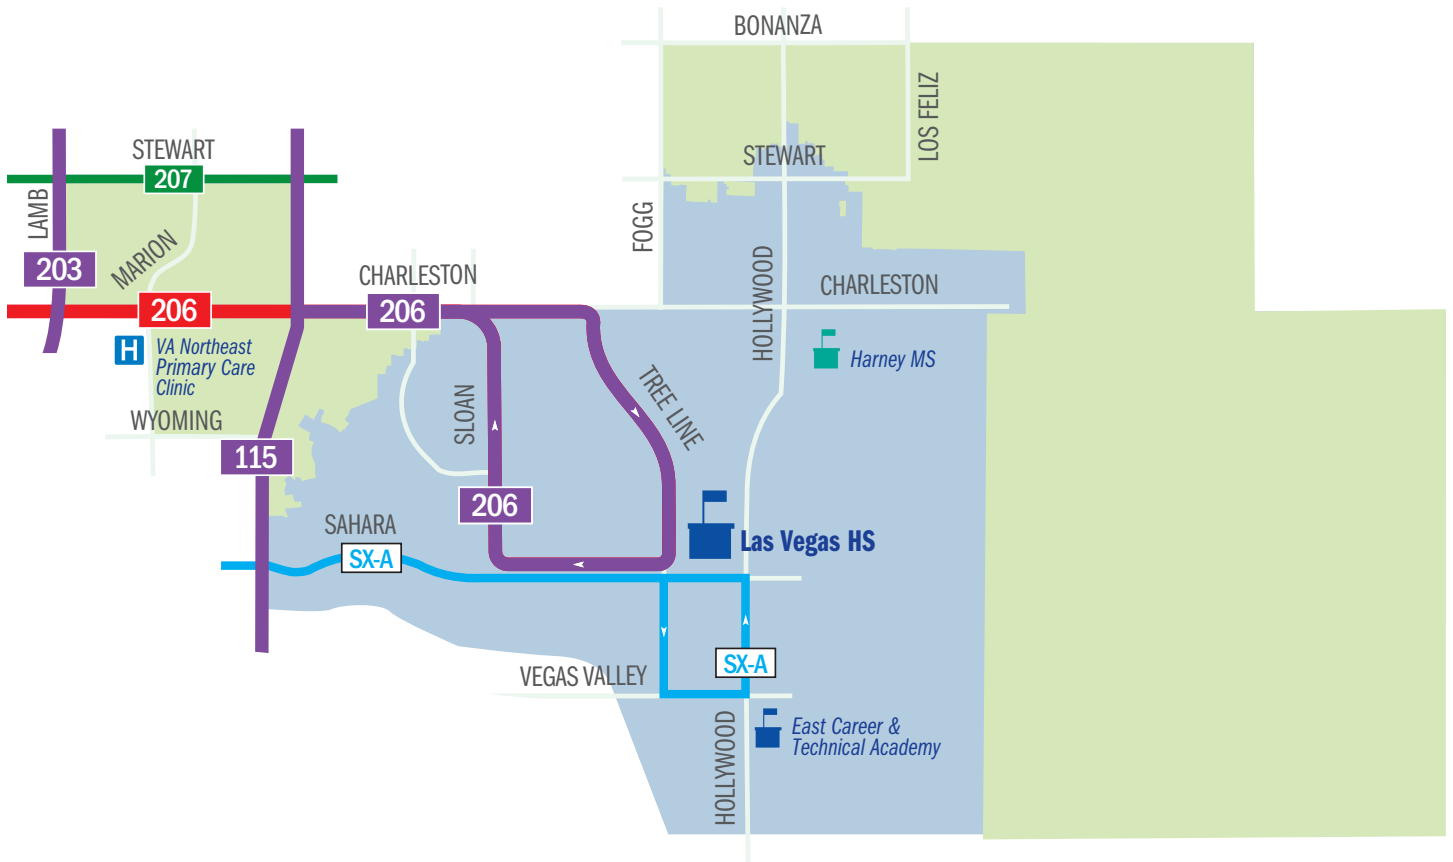

RTC TRANSIT ROUTES SERVING Las Vegas High School

Legend

Weekday Daytime Frequency

- Every 15 Minutes OR BETTER
- Every 20 Minutes
- Every 30 Minutes
- Every 60 Minutes
- Walk Zone
- Transportation Zone
- SX-A Sahara Express
- School
- L Library