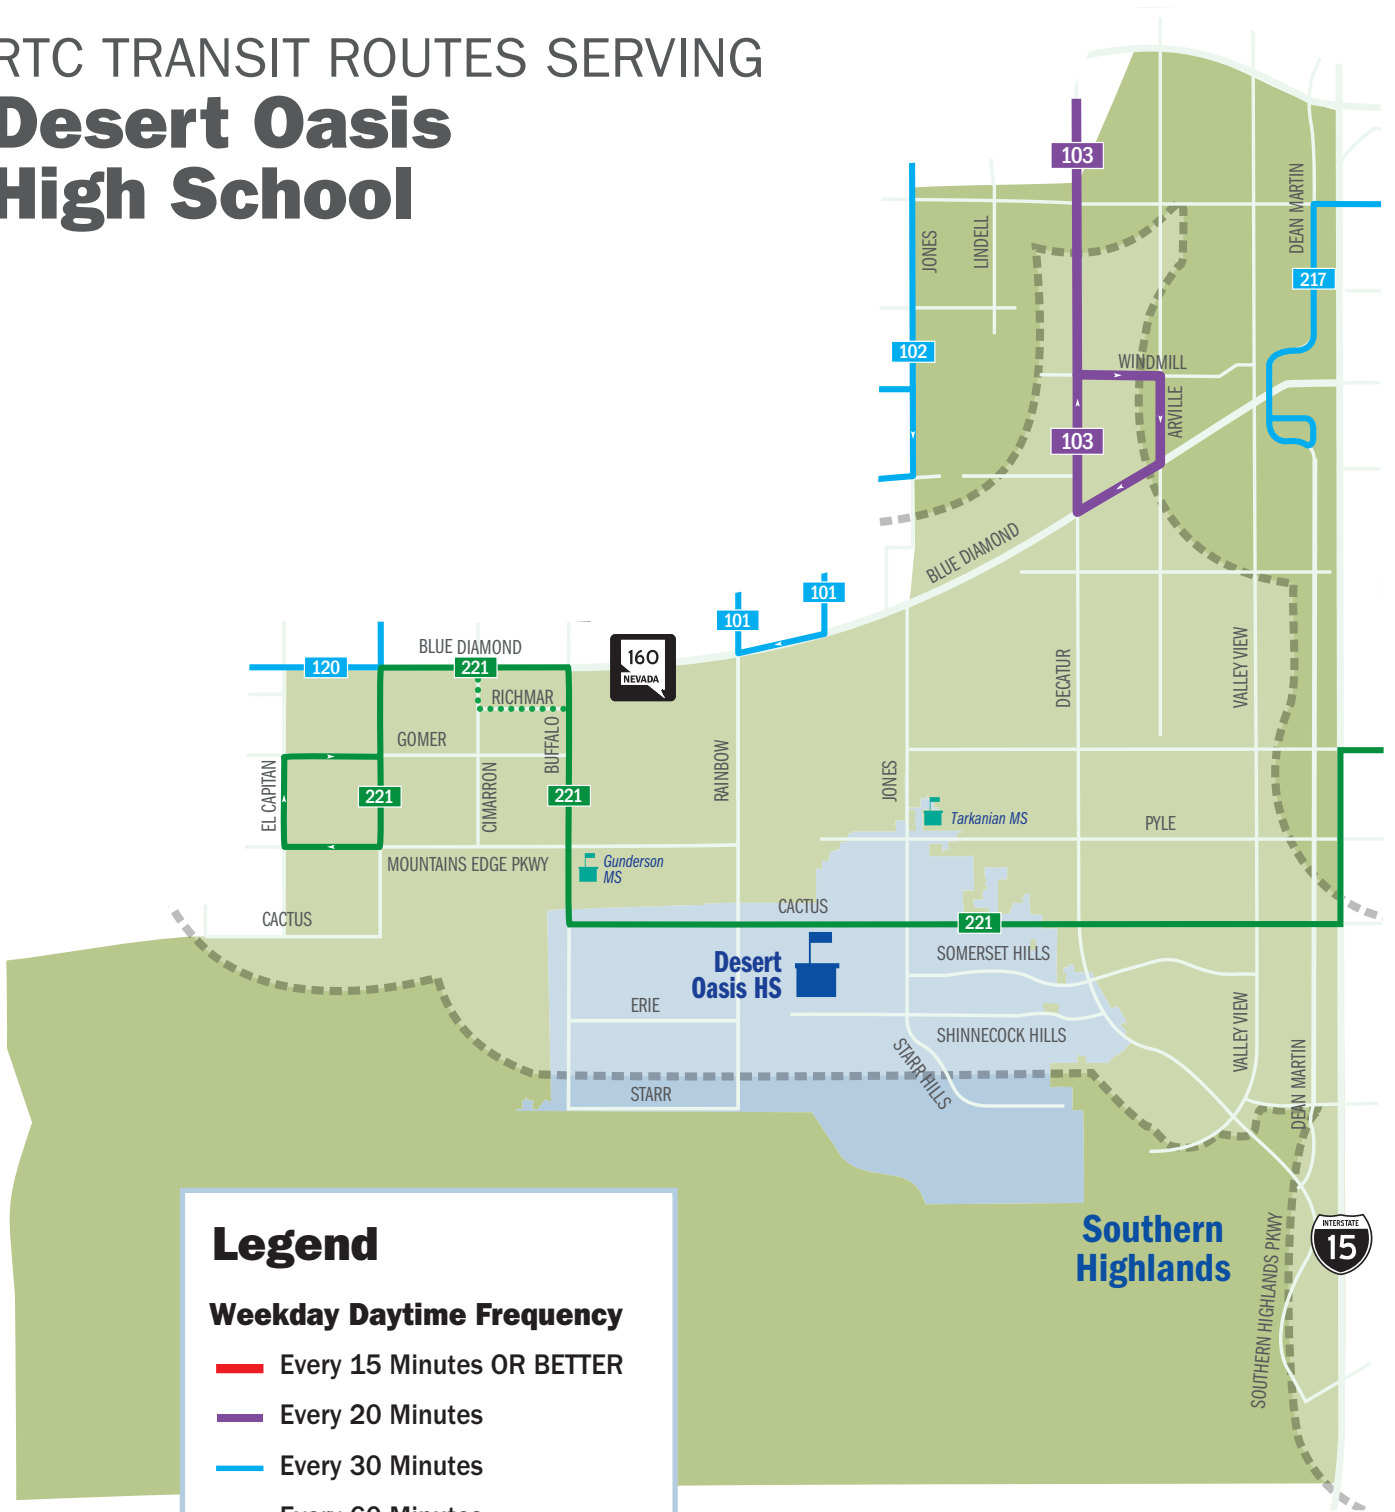

RTC TRANSIT ROUTES SERVING Desert Oasis High School

Legend

Weekday Daytime Frequency

- Every 15 Minutes OR BETTER
- Every 20 Minutes
- Every 30 Minutes
- Every 60 Minutes
- RTC OnDemand
- Walk Zone
- Transportation Zone
- School
- Library