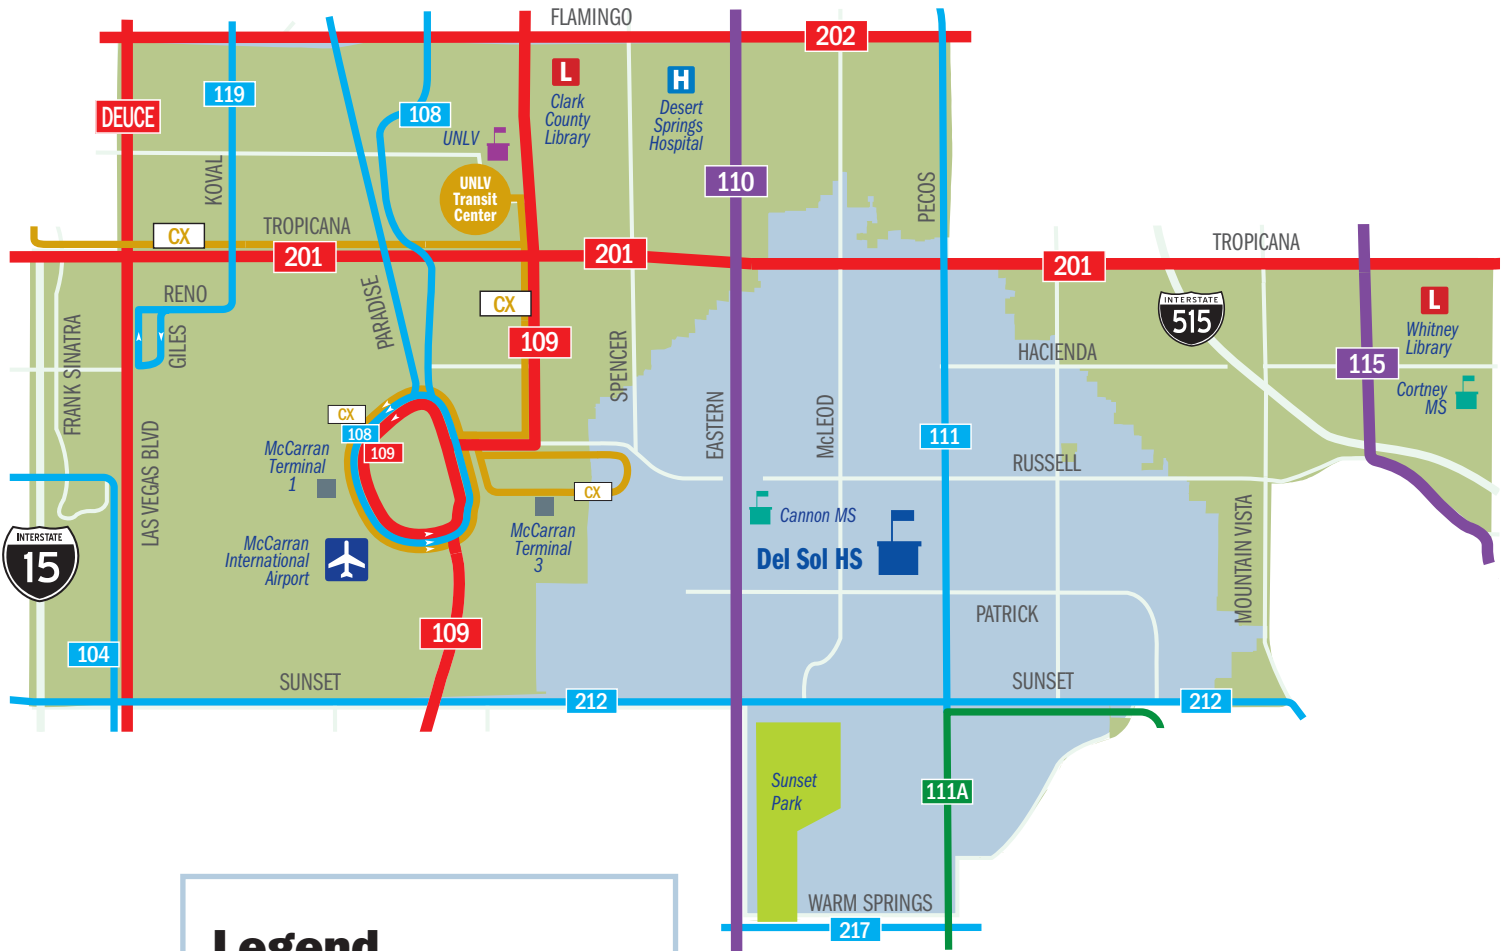

# RTC TRANSIT ROUTES SERVING Del Sol High School

**Legend**

**Weekday Daytime Frequency**

- Every 15 Minutes OR BETTER
- Every 20 Minutes
- Every 30 Minutes
- Every 60 Minutes
- Walk Zone
- Transportation Zone
- CX Sahara Express
- School
- L Library