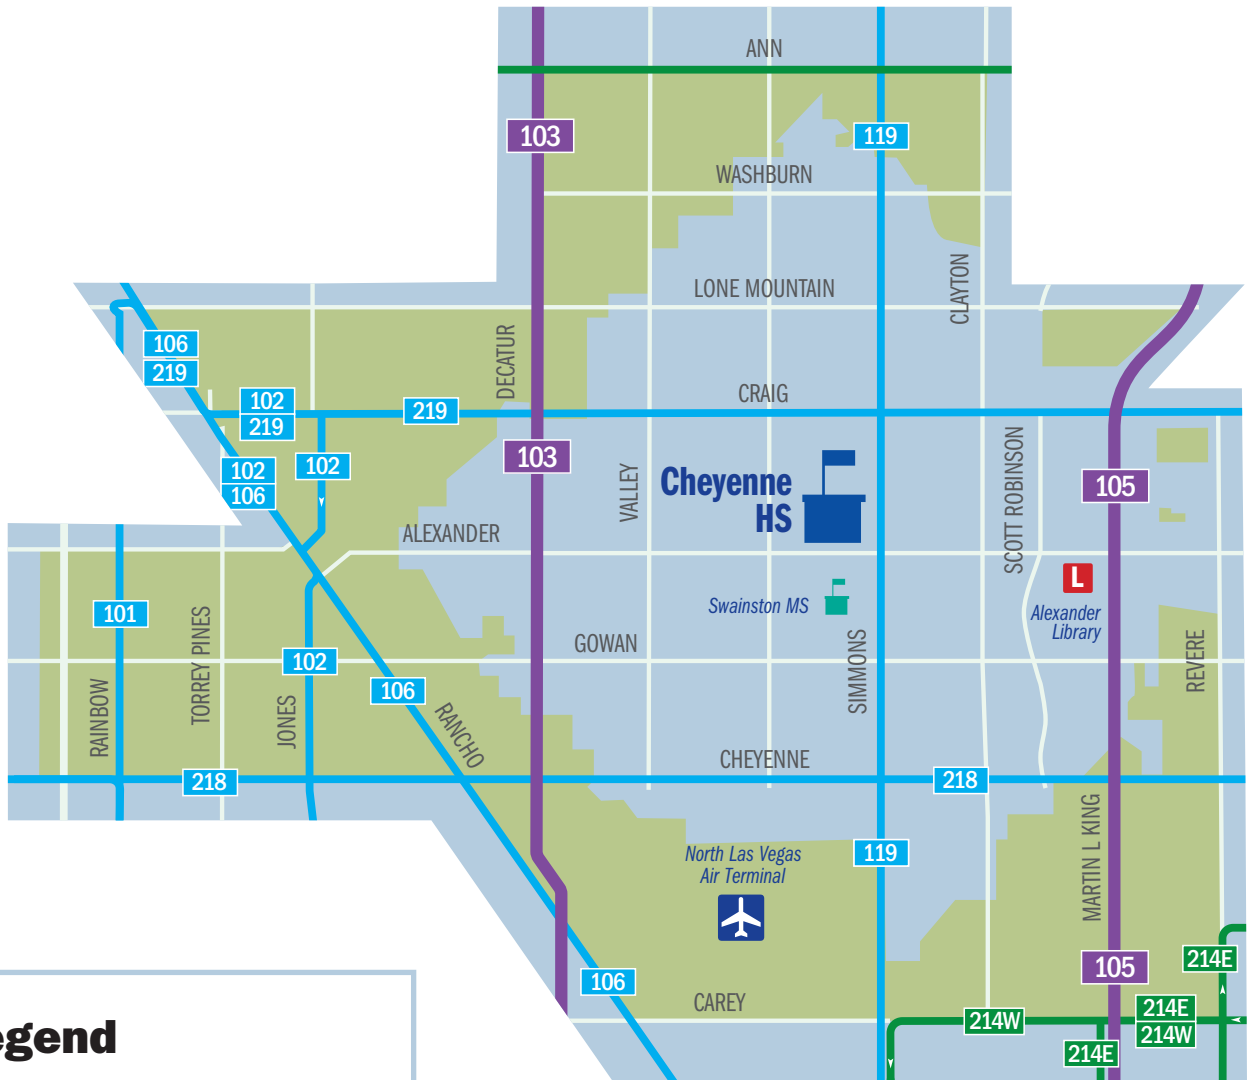

RTC TRANSIT ROUTES SERVING Cheyenne High School

Legend

Weekday Daytime Frequency

- Every 15 Minutes OR BETTER
- Every 20 Minutes
- Every 30 Minutes
- Every 60 Minutes
- Walk Zone
- Transportation Zone
- School
- Library