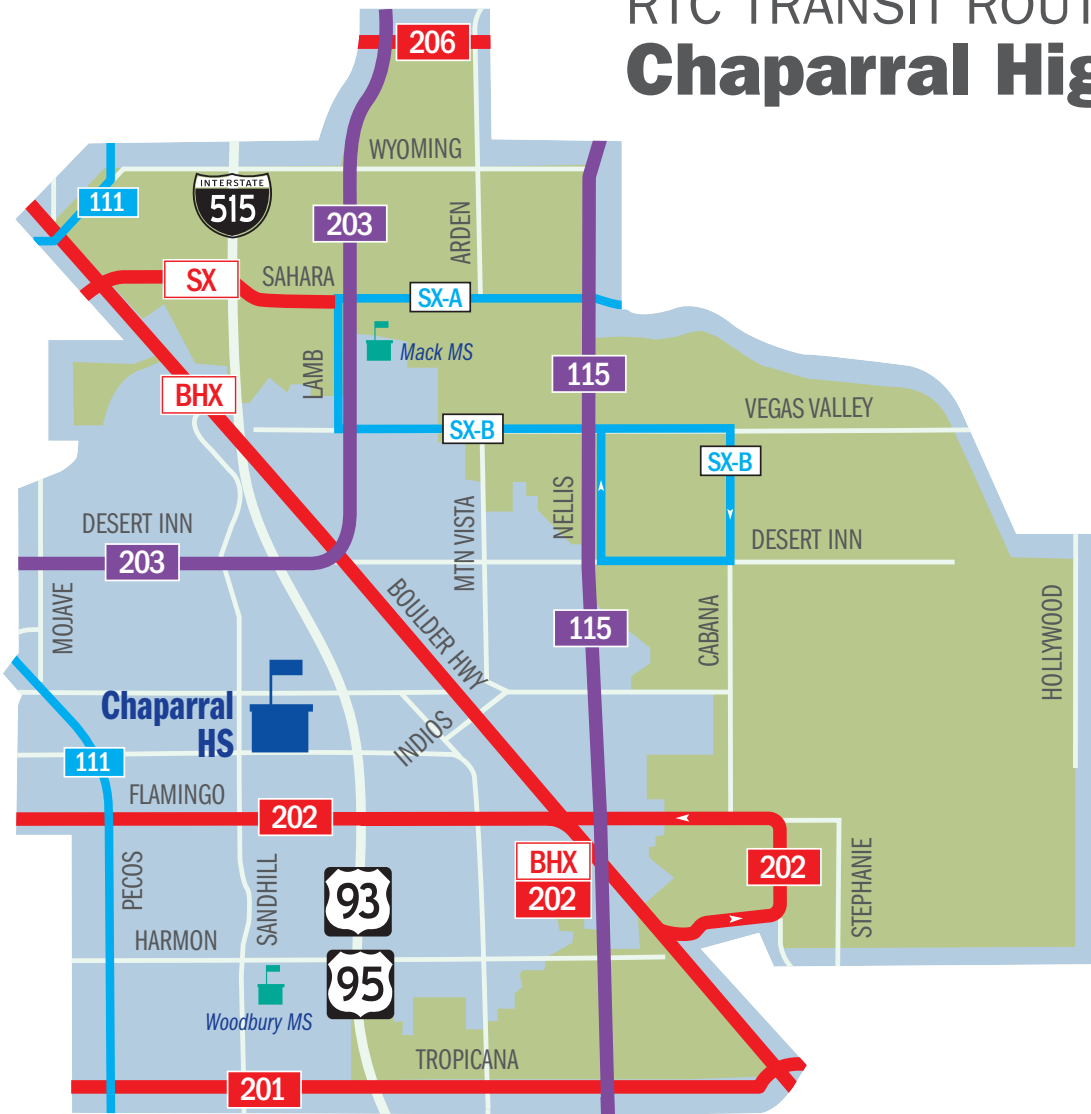

RTC TRANSIT ROUTES SERVING Chaparral High School

Legend

Weekday Daytime Frequency

— Every 15 Minutes OR BETTER

— Every 20 Minutes

— Every 30 Minutes

— Every 60 Minutes

Walk Zone

Transportation Zone

SX **SX** Sahara Express

BHX Boulder Highway Express

School

Library