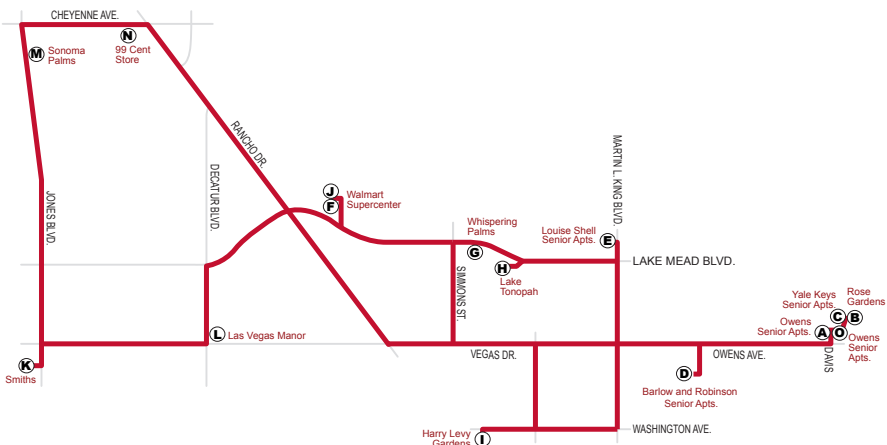

LOCATIONS/STOPS Effective Monday

A	Owens Senior Apts	1626 Davis Place
B	Rose Gardens	1731 Yale St
C	Yale Keys Senior Apts	1705 Yale St
D	Barlow and Robinson Senior Apts	1327 H St
E	Louise Shell Senior Apts	2101 N MLK Blvd
F	Walmart Supercenter	3950 W Lake Mead Blvd
G	Whispering Palms	2655 W Lake Mead Blvd
H	Lake Tonopah	2151 Citrus Hills Ave
I	Harry Levy Gardens	2525 W Washington Ave
J	Walmart Supercenter	3950 W Lake Mead Blvd
K	Smiths	1421 N Jones Blvd
L	Las Vegas Manor	1600 N Decatur
M	Sonoma Palms	3050 N Jones Blvd
N	99 Cent Store	3141 N Rancho Dr
O	Owens Senior Apts	1626 Davis Place

LOCATIONS/STOPS Effective Wednesday

A	Owens Sr. Apts.	1626 Davis Place
B	Rose Gardens	1731 Yale St.
C	Yale Keys Senior Apts.	1705 Yale St.
D	Barlow and Robinson Senior Apts.	1327 H St.
E	Louise Shell Senior Apts.	2101 N. MLK Blvd.
F	Walmart Supercenter	3950 W. Lake Mead Blvd.
G	Whispering Palms	2655 W. Lake Mead Blvd.
H	Lake Tonopah	2151 Citrus Hills Ave.
I	Harry Levy Gardens	2525 W. Washington Ave.
J	Walmart Supercenter	3950 W. Lake Mead Blvd.
K	Smiths	1421 N. Jones Blvd.
M	Sonoma Palms	3050 N. Jones Blvd.
N	99 Cent Store	3141 N. Rancho Dr.
O	Owens Sr. Apts.	1626 Davis Place

For assistance with route planning, contact 702-228-RIDE (7433)
BOLD=p.m.