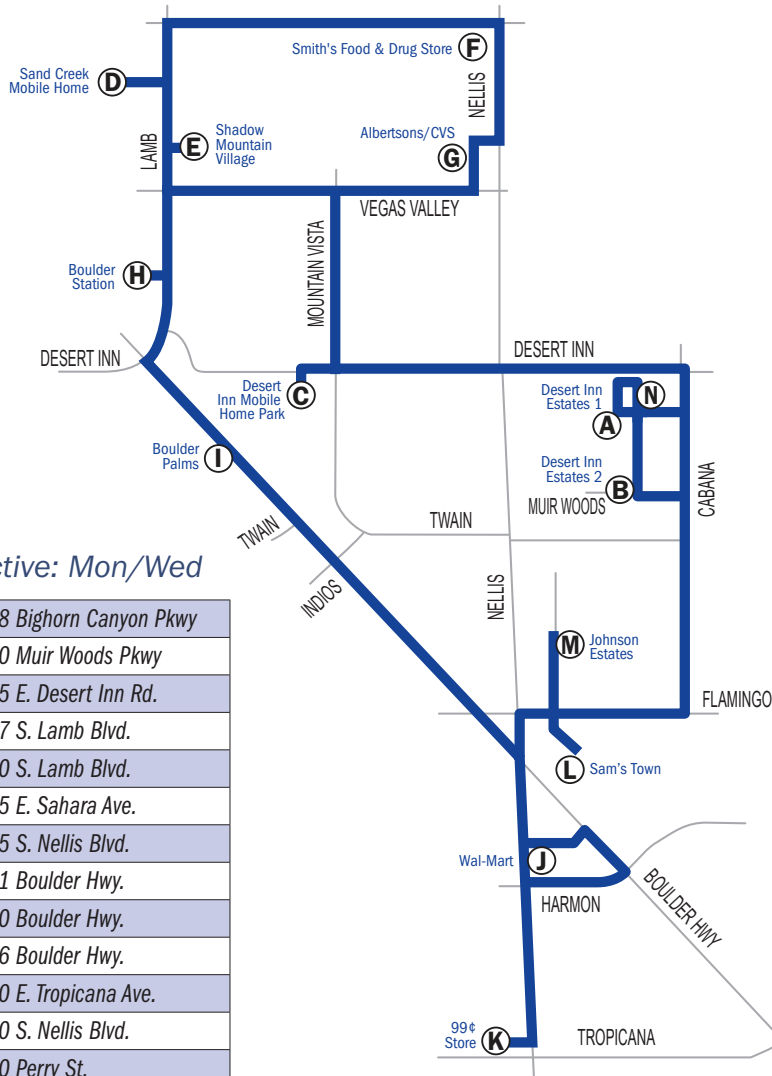

Silver STAR Description

Specialized transit service that provides continuous neighborhood loop routes throughout the Southern Nevada community.

- All vehicles are wheelchair accessible
- Does not accommodate bicycles

712
Sunrise
Manor/
Whitney

Effective
JUNE 2019

Sunrise Manor/ Whitney 712

SILVER STAR

Specialized Transportation
Access Routes

A	B	C	D	E	F	G	H	I	J	K	L	M	N
9:00	9:04	9:10	9:16	9:20	9:26	9:30	9:36	9:40	9:46	9:52	9:59	10:05	10:10
10:15	10:19	10:25	10:31	10:35	10:41	10:45	10:51	10:55	11:01	11:07	11:14	11:20	11:25
11:30	11:34	11:40	11:46	11:50	11:56	12:00	12:06	12:10	12:16	12:22	12:29	12:35	12:40
12:45	12:49	12:55	1:01	1:05	1:11	1:15	1:21	1:25	1:31	1:37	1:44	1:50	1:55
2:00	2:04	2:10	2:16	2:20	2:26	2:30	2:36	2:40	2:46	2:52	2:59	3:05	3:10

BOLD=p.m.

See reverse side for more information 6/1/19

For assistance with route planning, contact 702-228-RIDE (7433)

LOCATIONS/STOPS: Effective: Mon/Wed

A	Desert Inn Estates (1)	5318 Bighorn Canyon Pkwy
B	Desert Inn Estates (2)	5280 Muir Woods Pkwy
C	Desert Inn Mobile HP	4505 E. Desert Inn Rd.
D	Sand Creek MH Comm.	2627 S. Lamb Blvd.
E	Shadow Mtn. Village	2800 S. Lamb Blvd.
F	Smith's Food & Drug Store	4965 E. Sahara Ave.
G	Albertsons / CVS	2835 S. Nellis Blvd.
H	Boulder Station	4111 Boulder Hwy.
I	Boulder Palms Sr. Living	4350 Boulder Hwy.
J	Walmart Supercenter	5196 Boulder Hwy.
K	99 Cent Only Store	4910 E. Tropicana Ave.
L	Sam's Town	4040 S. Nellis Blvd.
M	Johnson Estates	3900 Perry St.
N	Desert Inn Estates	5318 Bighorn Canyon Pkwy