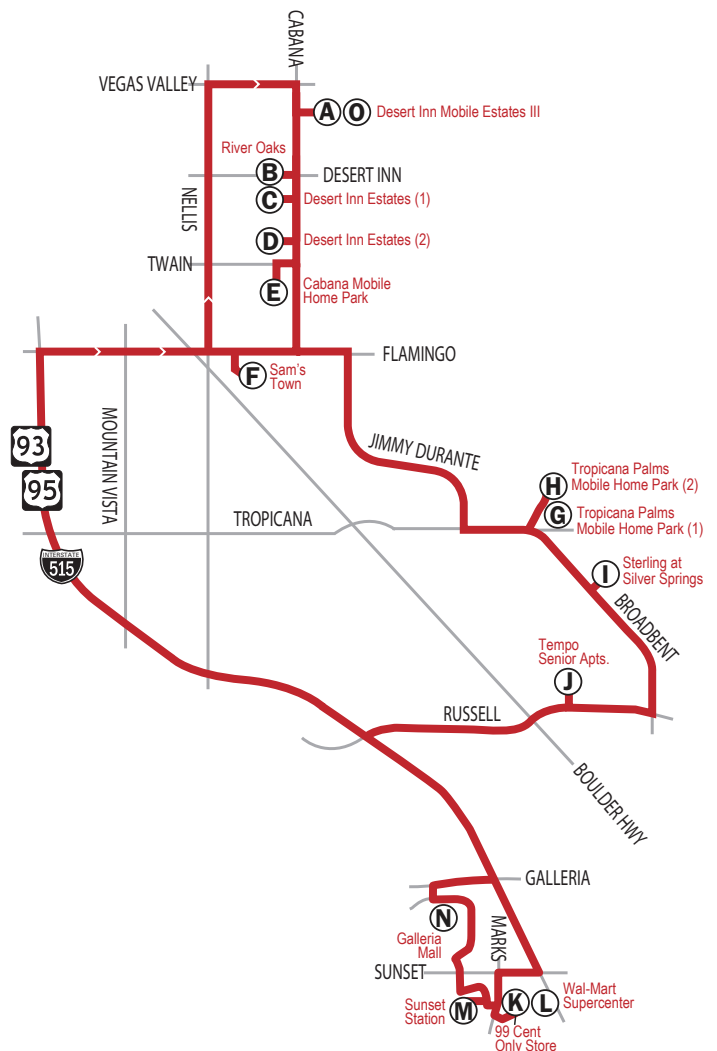

**Stop M Silver Star will stop at Albertsons, 5500 Boulder Highway, rather than Sunset Station during the two first two runs of the day. Albertsons has reserved 7 to 9 a.m. Tuesdays and Thursdays for vulnerable shoppers. This route provides service to Albertsons on Tuesdays.**

## SILVER STAR

Specialized Transportation  
Access Routes

### LOCATIONS/STOPS: Effective: Tuesdays

(A)	<b>DI Mobile Estates III</b>	5542 Tres Piedras Rd.
(B)	<b>River Oaks</b>	5300 E. Desert Inn Rd.
(C)	<b>Desert Inn Estates (1)</b>	5318 Bighorn Canyon Pkwy.
(D)	<b>Desert Inn Estates (2)</b>	5280 Muir Woods Pkwy.
(E)	<b>Cabana Mobile MHP</b>	5303 E. Twain Ave.
(F)	<b>Sam's Town</b>	4040 S. Nellis Blvd.
(G)	<b>Tropicana Palms MHP (1)</b>	6420 E. Tropicana Ave.
(H)	<b>Tropicana Palms MHP (2)</b>	6420 E. Tropicana Ave.
(I)	<b>Sterling at Silver Springs</b>	5128 Midnight Oil Dr.
(J)	<b>Tempo Senior Apts</b>	5625 S. Hollywood Blvd.
(K)	<b>99 Cent Only Store</b>	520 Marks St.
(L)	<b>Wal-Mart Supercenter</b>	540 Marks St.
(M)	<b>Sunset Station</b>	1301 W. Sunset Rd.
(N)	<b>Galleria Mall</b>	1300 W. Sunset Rd.
(O)	<b>DI Mobile Estates III</b>	5542 Tres Piedras Rd.

**Parada M** Silver STAR se detiene en Albertsons, 5500 Boulder Highway, en lugar de Sunset Station durante los primeros dos viajes del día. Albertsons está dedicando de 7 a 9 a.m. martes y jueves para compradores vulnerables. Esta ruta proporciona servicio a Albertsons los martes.