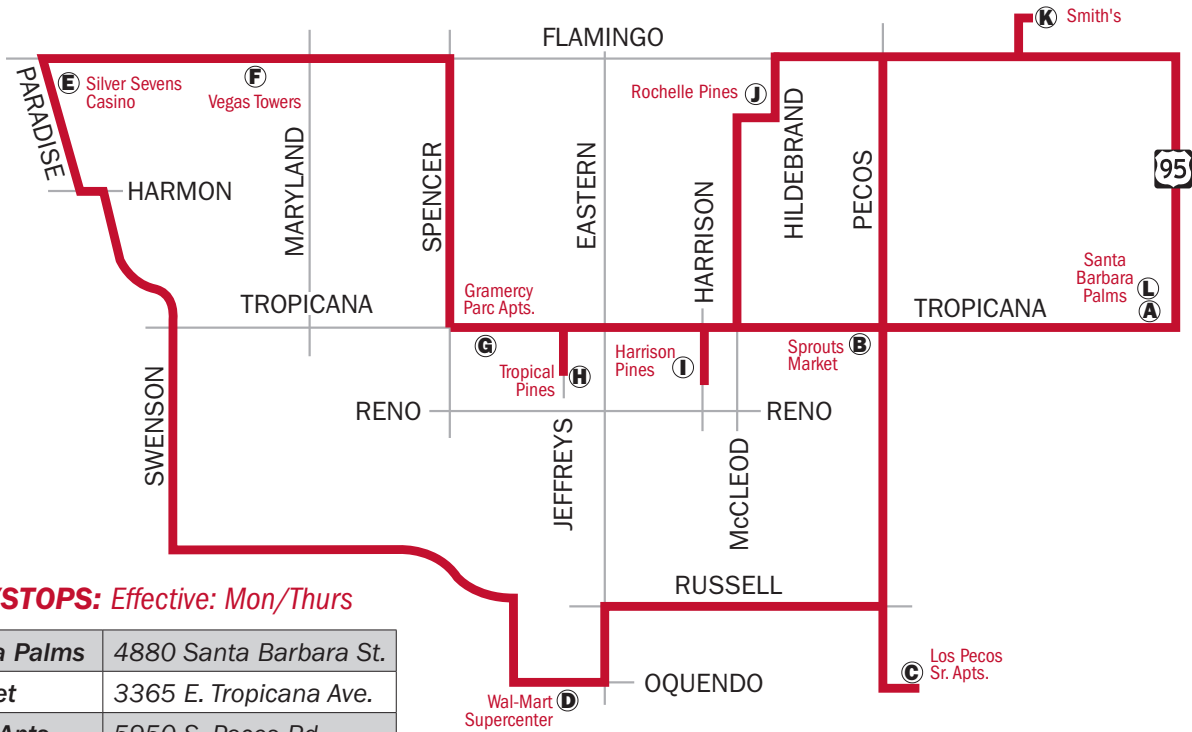

## ATTENTION: Silver Star Riders

To help the community during this challenging time, the Regional Transportation Commission of Southern Nevada (RTC) is **EXPANDING SERVICE HOURS ON ALL SILVER STAR ROUTES**. With more stores offering extended hours for senior citizens and those with underlying medical issues, we want to help you get there safely.

### LOCATIONS/STOPS: Effective: Mon/Thurs

A	Santa Barbara Palms	4880 Santa Barbara St.
B	Sprouts Market	3365 E. Tropicana Ave.
C	Los Pecos Sr. Apts	5950 S. Pecos Rd.
D	Walmart Supercenter	6005 S. Eastern Ave.
E	Silver Sevens Casino	4100 Paradise Rd.
F	Vegas Towers	1061 E. Flamingo Rd.
G	Gramercy Parc Apts	2001 E. Tropicana Ave.
H	Tropical Pines	5030 Jeffreys St.
I	Harrison Pines	5045 Harrison Dr.
J	Rochelle Pines	4285 Hildebrand Ln.
K	Smith's Food & Drug	3850 E. Flamingo Rd.
L	Santa Barbara Palms	4880 Santa Barbara St.

### LOCALIZACIONES/PARADAS:

Efectivo: lun./juev.

A	Santa Barbara Palms	4880 Santa Barbara St.
B	Sprouts Market	3365 E. Tropicana Ave.
C	Los Pecos Sr. Apts	5950 S. Pecos Rd.
D	Walmart Supercenter	6005 S. Eastern Ave.
E	Silver Sevens Casino	4100 Paradise Rd.
F	Vegas Towers	1061 E. Flamingo Rd.
G	Gramercy Parc Apts	2001 E. Tropicana Ave.
H	Tropical Pines	5030 Jeffreys St.
I	Harrison Pines	5045 Harrison Dr.
J	Rochelle Pines	4285 Hildebrand Ln.
K	Smith's Food & Drug	3850 E. Flamingo Rd.
L	Santa Barbara Palms	4880 Santa Barbara St.

# SILVER STAR

Specialized Transportation  
Access Routes