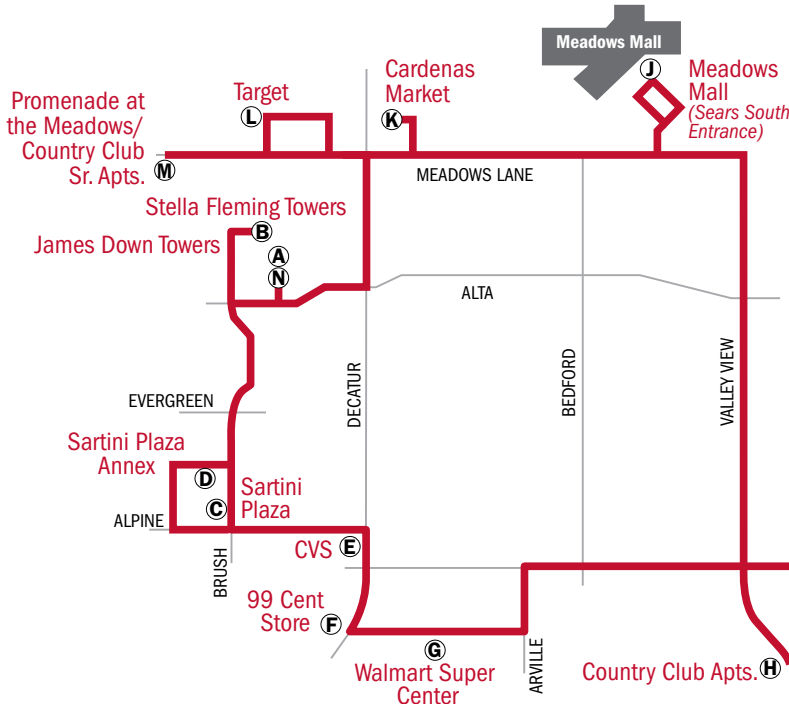

Stop K Cardenas is dedicating 7 to 8 a.m. each day to vulnerable shoppers. This route provides service to Cardenas on Tuesdays and Thursdays.

Stop L will have two stops within the community, but only one time point.

BOLD=p.m. For assistance with route planning, contact 702-228-RIDE (7433)

SILVER STAR

Specialized Transportation
Access Routes

LOCATIONS/STOPS: Effective: Tues/Thur

A	James Down Towers	5000 W. Alta Dr.
B	Stella Fleming Towers	400 S. Brush St.
C	Sartini Plaza	900 S. Brush St.
D	Sartini Plaza Annex	5200 Alpine Pl.
E	CVS	4800 W. Charleston Blvd.
F	99 Cent Store	1200 S. Decatur Blvd.
G	Walmart Super Center	4505 W. Charleston Blvd.
H	Country Club Apts	1400 S Valley View
I	Smiths	850 S. Rancho Dr.
J	Meadows Mall (Sears S ent)	4300 Meadows Lane.
K	Cardenas Market	4700 Meadows Lane.
L	Promenade at the Meadows	401 Promenade Blvd / 300 Promenade Blvd
M	Arizona Charlies Hotel/Casino	740 S Decatur Blvd
N	James Down Towers	5000 W. Alta Dr.

	A	B	C	D	E	F	G	H	L	I	N
MIÉRCOLES	6:46	6:49	6:54	6:56	6:59	7:04	7:09	7:14	7:24	7:34	7:50
	8:00	8:03	8:08	8:10	8:13	8:18	8:23	8:28	8:38	8:48	9:04
	9:14	9:17	9:22	9:24	9:27	9:32	9:37	9:42	9:52	10:02	10:18

NEGRITA = p.m.

Para asistencia con la planificación de rutas, contactar 702-228-RIDE (7433)

SILVER STAR

Specialized Transportation
Access Routes

LOCALIZACIONES/PARADAS:

Efectivo: mart./juev.

A	James Down Towers	5000 W. Alta Dr.
B	Stella Fleming Towers	400 S. Brush St.
C	Sartini Plaza	900 S. Brush St.
D	Sartini Plaza Annex	5200 Alpine Pl.
E	CVS	4800 W. Charleston Blvd.
F	99 Cent Store	1200 S. Decatur Blvd.
G	Walmart Super Center	4505 W. Charleston Blvd.
H	Country Club Apts	1400 S Valley View
I	Smiths	850 S. Rancho Dr.
J	Meadows Mall (Sears S ent)	4300 Meadows Lane.
K	Cardenas Market	4700 Meadows Lane.
L	Promenade at the Meadows	401 Promenade Blvd / 300 Promenade Blvd
M	Arizona Charlies Hotel/Casino	740 S Decatur Blvd
N	James Down Towers	5000 W. Alta Dr.