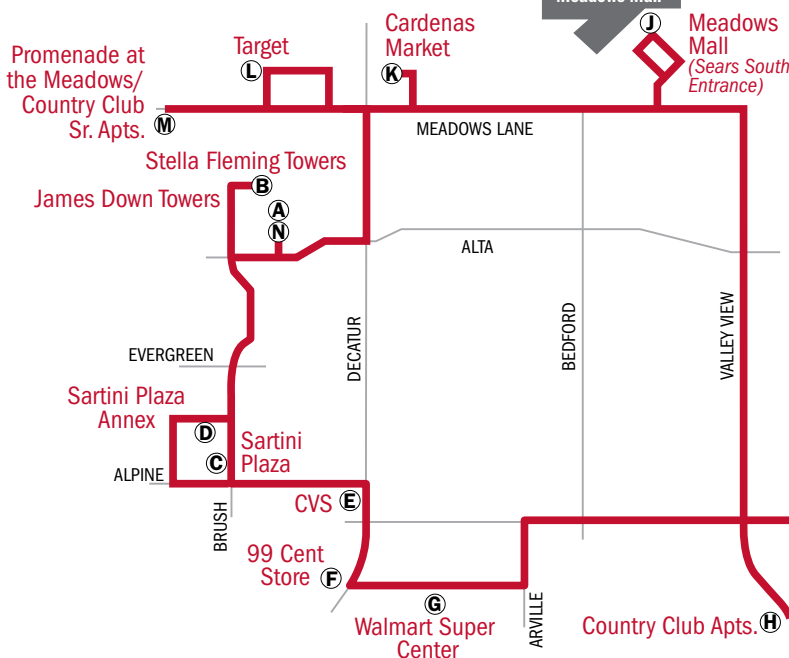

Stop K Cardenas is dedicating 7 to 8 a.m. each day to vulnerable shoppers. This route provides service to Cardenas on Tuesdays and Thursdays.

Stop L will have two stops within the community, but only one time point.

BOLD=p.m. For assistance with route planning, contact 702-228-RIDE (7433)

SILVER STAR

Specialized Transportation
Access Routes

LOCATIONS/STOPS: Effective: Tues/Thur

A	James Down Towers	5000 W. Alta Dr.
B	Stella Fleming Towers	400 S. Brush St.
C	Sartini Plaza	900 S. Brush St.
D	Sartini Plaza Annex	5200 Alpine Pl.
E	CVS	4800 W. Charleston Blvd.
F	99 Cent Store	1200 S. Decatur Blvd.
G	Walmart Super Center	4505 W. Charleston Blvd.
H	Country Club Apts	1400 S Valley View
I	Smiths	850 S. Rancho Dr.
J	Meadows Mall (Sears S ent)	4300 Meadows Lane.
K	Cardenas Market	4700 Meadows Lane.
L	Promenade at the Meadows	401 Promenade Blvd / 300 Promenade Blvd
M	Arizona Charlies Hotel/Casino	740 S Decatur Blvd
N	James Down Towers	5000 W. Alta Dr.

Parada K Cardenas está dedicando de 7 a 8 a.m. todos los días para compradores vulnerables. Esta ruta proporciona servicio a Cárdenas los martes y jueves.

Parada L tiene dos paradas en la misma comunidad a la misma hora

NEGRITA = p.m.

Para asistencia con la planificación de rutas, contactar 702-228-RIDE (7433)

SILVER STAR

Specialized Transportation
Access Routes

LOCALIZACIONES/PARADAS:

Efectivo: mart./juev.

A	James Down Towers	5000 W. Alta Dr.
B	Stella Fleming Towers	400 S. Brush St.
C	Sartini Plaza	900 S. Brush St.
D	Sartini Plaza Annex	5200 Alpine Pl.
E	CVS	4800 W. Charleston Blvd.
F	99 Cent Store	1200 S. Decatur Blvd.
G	Walmart Super Center	4505 W. Charleston Blvd.
H	Country Club Apts	1400 S Valley View
I	Smiths	850 S. Rancho Dr.
J	Meadows Mall (Sears S ent)	4300 Meadows Lane.
K	Cardenas Market	4700 Meadows Lane.
L	Promenade at the Meadows	401 Promenade Blvd / 300 Promenade Blvd
M	Arizona Charlies Hotel/Casino	740 S Decatur Blvd
N	James Down Towers	5000 W. Alta Dr.