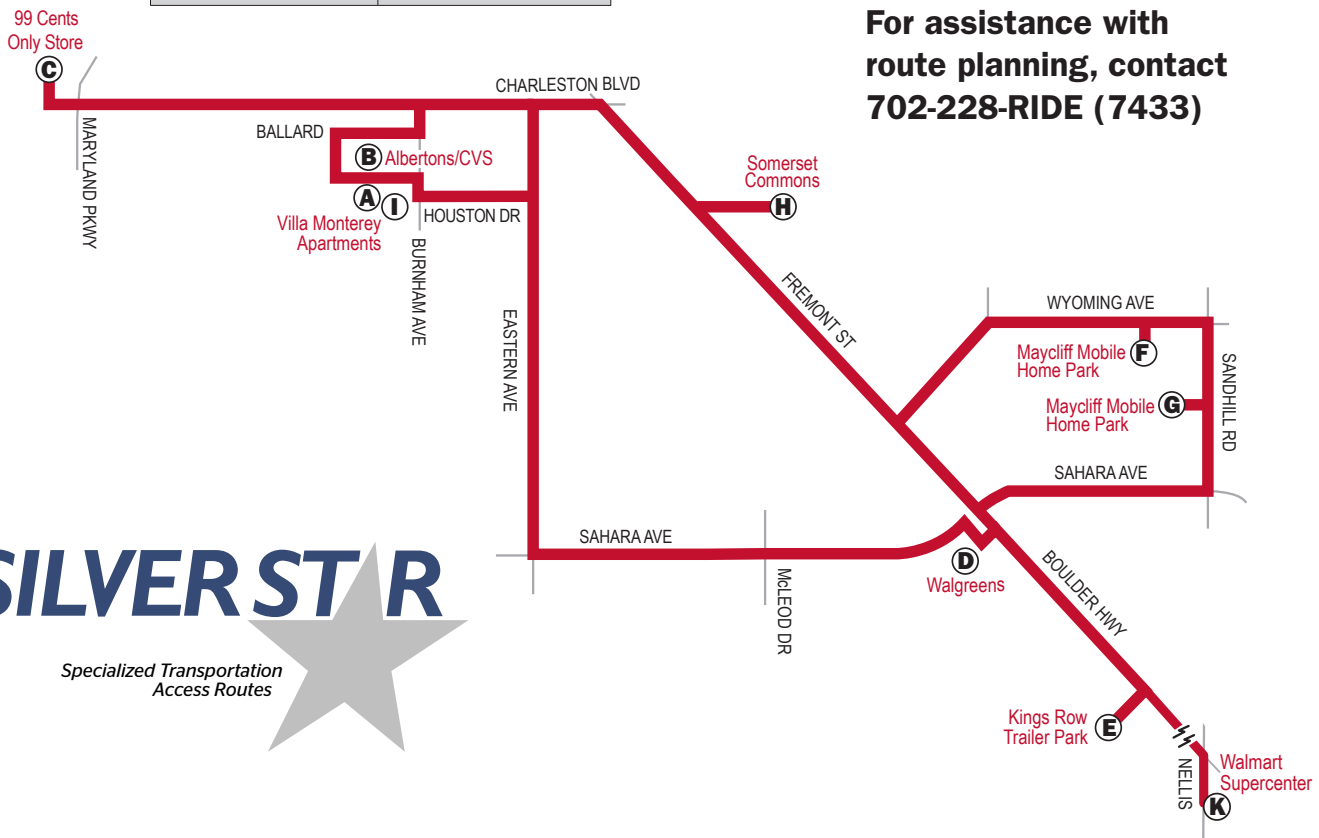

(A)	(H)	(F)	(G)	(E)	(K)	(I)
FRIDAYS	6:55	7:03	7:12	7:15	7:22	7:31	7:50
	8:00	8:08	8:17	8:20	8:27	8:36	8:55
	9:05	9:13	9:22	9:25	9:32	9:41	10:00
	10:10	10:18	10:27	10:30	10:37	10:46	11:05
	11:15	11:23	11:32	11:35	11:42	11:51	12:10
	12:20	12:28	12:37	12:40	12:47	12:56	1:15
	1:25	1:33	1:42	1:45	1:52	2:01	2:20

BOLD=p.m.

LOCATIONS/STOPS: Effective: Tuesdays

(A)	Villa Monterey Apts.	1270 Burnham Ave.
(B)	Albertsons / CVS	1760 E. Charleston Blvd.
(C)	99 Cents Only Store	1155 E. Charleston Blvd.
(D)	Walgreens	3400 Boulder Hwy.
(E)	Kings Row Trailer Park	3660 Boulder Hwy.
(F)	Maycliff Mobile HP	3601 E. Wyoming Ave.
(G)	Maycliff Mobile HP	3601 E. Wyoming Ave.
(H)	Somerset Commons	2775 E. Fremont St.
(I)	Villa Monterey Apts.	1270 Burnham Ave.

LOCATIONS/STOPS: Effective: Fridays

(A)	Villa Monterey Apts.	1270 Burnham Ave.
(H)	Somerset Commons	2775 E. Fremont St.
(F)	Maycliff Mobile HP	3601 E. Wyoming Ave.
(G)	Maycliff Mobile HP	3601 E. Wyoming Ave.
(E)	Kings Row Trailer Park	3660 Boulder Hwy.
(K)	Walmart Supercenter	5196 Boulder Hwy.
(I)	Villa Monterey Apts.	1270 Burnham Ave.

For assistance with route planning, contact
702-228-RIDE (7433)